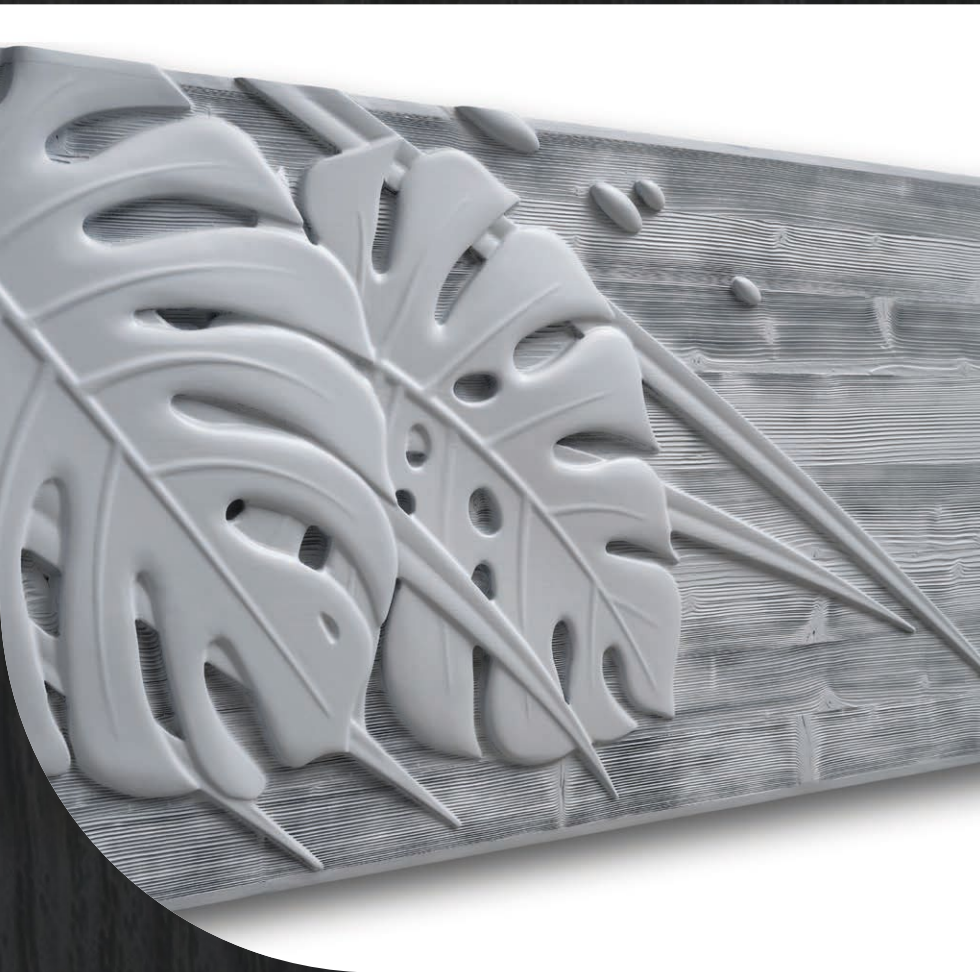

WOODZENART

Decor

Wall panel

The Drop

1540 x 550 x 90

Solid oak

Wall panel *Aqua Vitae*

1540 x 550 x 40-90

Solid oak

Panel

Lightning

1700 x 600 x 130

Oak / poplar

Panel *Monstera*

1670 x 600 x 70

Solid spruce

Panel *Abstraction 1*

1670 x 600 x 50

Solid ash

Panel *Abstraction 1*

1670 x 600 x 50

Solid pine

Panel *Mare*

1670 x 600 x 100

Solid oak

Art object

Soul to soul

800 / 500

Solid thermo ash

Sculpture

Splash

320 x 190 x 1170
300 x 150 x 890