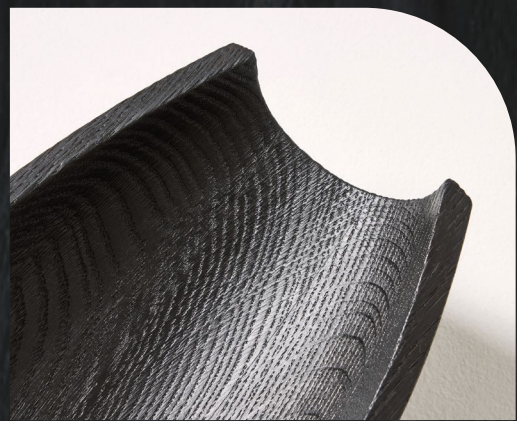

160 x 42 x 200

Solid oak/thermo-ash/ash

Dish

Rook

Small black

390 x 195 x 85

Burnt solid oak

Dish
Rook
Pearl