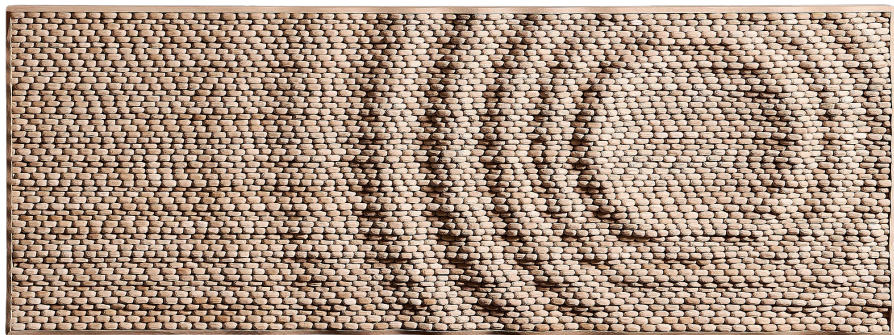

WOODZENART

Decor

Wall panel

The Drop

1540 x 550 x 90

Solid oak

Wall panel *Aqua Vitae*

1540 x 550 x 40-90

Solid oak

Panel

Lightning

1700 x 600 x 130

Oak / poplar

Panel *Monstera*

1670 x 600 x 70

Solid spruce

Panel *Abstraction 1*

1670 x 600 x 50

Solid ash

Panel *Abstraction 1*

1670 x 600 x 50

Solid pine

Panel *Mare*

1670 x 600 x 100

Solid oak

Art object

Soul to soul

800 / 500

Solid thermo ash

Sculpture

Splash

320 x 190 x 1170
300 x 150 x 890