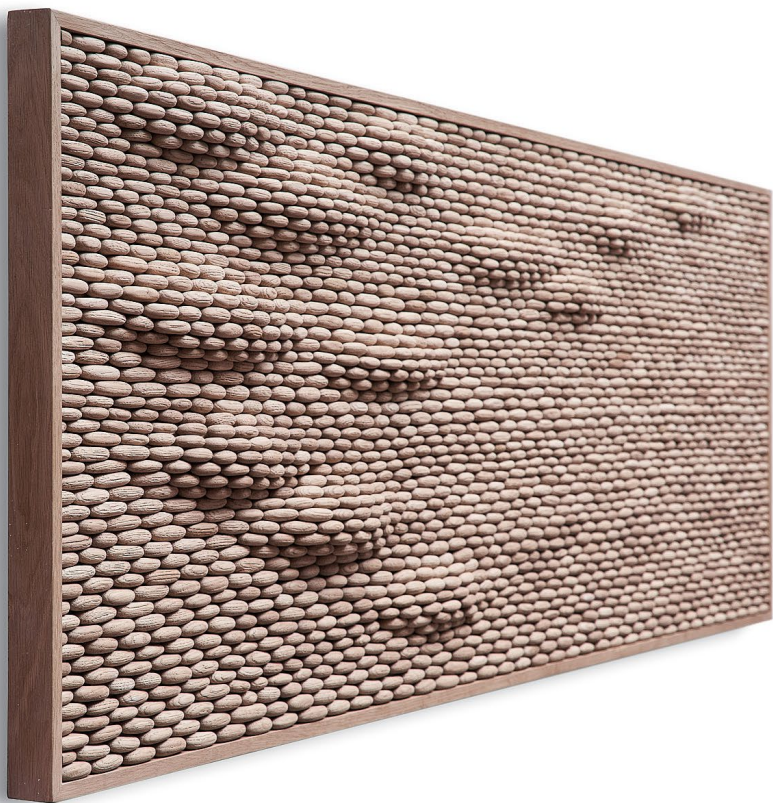

WOODZENART

Decor

Wall panel

The Drop

1540 x 550 x 90

Solid oak

Wall panel *Aqua Vitae*

1540 x 550 x 40-90

Solid oak

Panel

Lightning

1700 x 600 x 130

Oak / poplar

Panel *Monstera*

1670 x 600 x 70

Solid spruce

Panel *Abstraction 1*

1670 x 600 x 50

Solid ash

Panel *Abstraction 1*

1670 x 600 x 50

Solid pine

Panel *Mare*

1670 x 600 x 100

Solid oak

Art object

Soul to soul

800 / 500

Solid thermo ash

Sculpture

Splash

320 x 190 x 1170
300 x 150 x 890