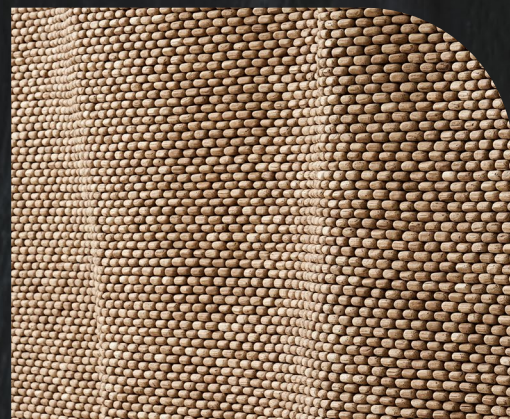

WOODZENART

Decor

Wall panel

The Drop

1540 x 550 x 90

Solid oak

Wall panel *Aqua Vitae*

1540 x 550 x 40-90

Solid oak

Panel

Lightning

1700 x 600 x 130

Oak / poplar

Panel *Monstera*

1670 x 600 x 70

Solid spruce

Panel *Abstraction 1*

1670 x 600 x 50

Solid ash

Panel *Abstraction 1*

1670 x 600 x 50

Solid pine

Panel *Mare*

1670 x 600 x 100

Solid oak

Art object

Soul to soul

800 / 500

Solid thermo ash

Sculpture

Splash

320 x 190 x 1170
300 x 150 x 890