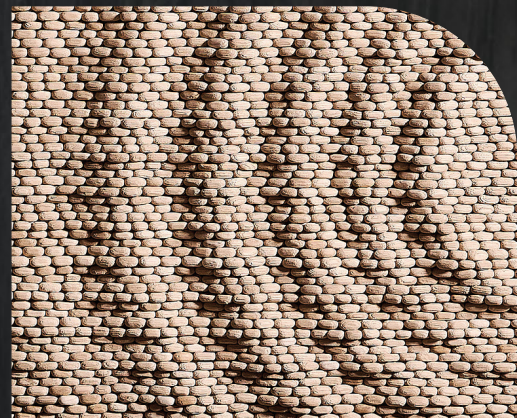

WOODZENART

Decor

Wall panel

The Drop

1540 x 550 x 90

Solid oak

Wall panel *Aqua Vitae*

1540 x 550 x 40-90

Solid oak

Panel

Lightning

1700 x 600 x 130

Oak / poplar

Panel *Monstera*

1670 x 600 x 70

Solid spruce

Panel *Abstraction 1*

1670 x 600 x 50

Solid ash

Panel *Abstraction 1*

1670 x 600 x 50

Solid pine

Panel *Mare*

1670 x 600 x 100