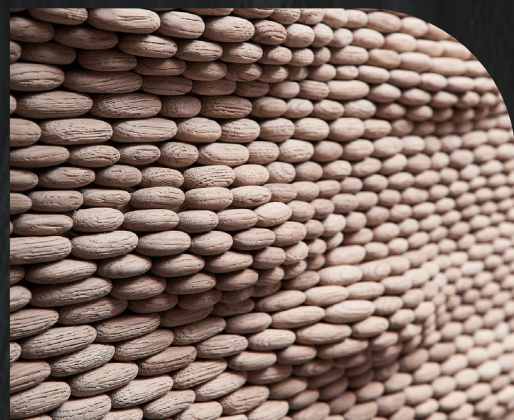

WOODZENART

Decor

Wall panel

The Drop

1540 x 550 x 90

Solid oak

Wall panel *Aqua Vitae*

1540 x 550 x 40-90

Solid oak

Panel

Lightning

1700 x 600 x 130

Oak / poplar

Panel *Monstera*

1670 x 600 x 70

Solid spruce

Panel *Abstraction 1*

1670 x 600 x 50

Solid ash

Panel *Abstraction 1*

1670 x 600 x 50

Solid pine

Panel *Mare*

1670 x 600 x 100