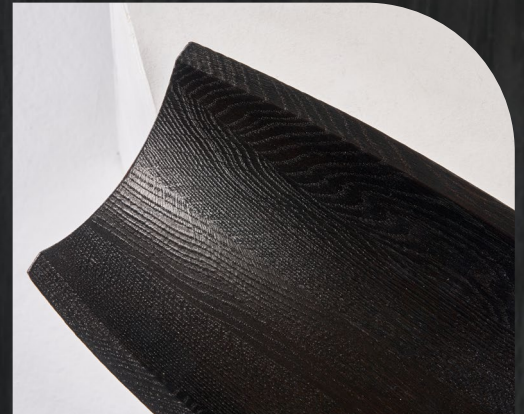

430 x 210 x 90

Solid oak

Dish
Rook Black

430 x 210 x 90

Burnt solid oak

Set of dishes
Petals

415 x 250 x 45

Solid oak